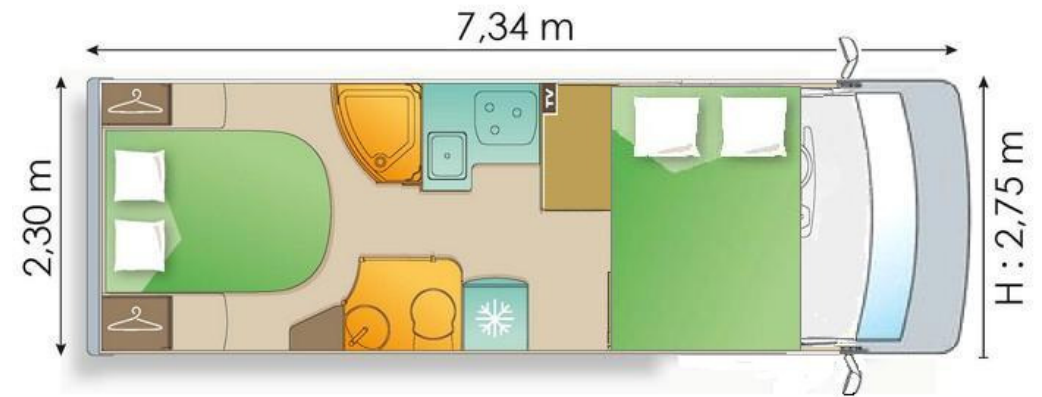

## 2013 Fleet

E3 – Class C Motorhome – 4 berth

(ideal for couples)

2 double beds / TV / Panoramic view

Sleeping accommodations – ideal	4 adults
Chassis	Fiat Ducato
Fuel	Diesel
Capacity	2300 cc
Max. Power	130 bhp
Transmission	Manual
Front Air conditioned	YES
Seatbelts (driving cab)	Yes (2)
Seatbelts (living area)	2 seats with seatbelt
Radio with AM/FM – CD player	Yes
Average consumption	12 – 13 l/100 km
Diesel tank capacity (liters)	80

Exterior length (m)	7,30
Exterior width (m)	2,30
Exterior height (m)	2,95
Overhead bed size (cm)	135 x 200
Side dinette bed size (cm)	N/A
Rear bed size (cm)	140 x 190
Freshwater tank capacity (liters)	140
Wastewater tank capacity (liters)	80
Shower / hot water / flush Toilet	Yes
Refrigerator (gas, 12 v, 220 v)	Yes
Freezer compartment	Yes
Stove / range burners	Yes
Thermostatically controlled furnace	Yes
Oven	No